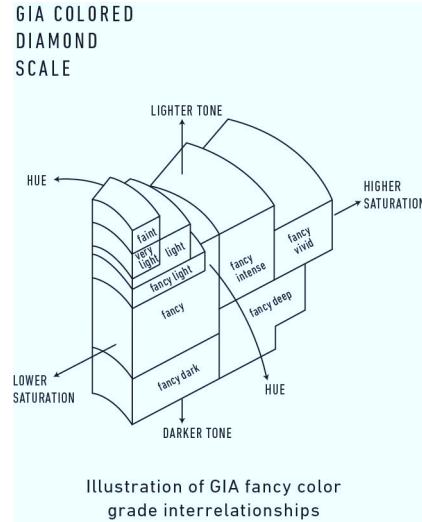

Verify this report at gia.edu

GIA COLORED DIAMOND REPORT

January 26, 2016
Report Type ..... Identification and Origin Report
GIA Report Number 2171451167
Shape and Cutting Style ..... Pear Modified Brilliant
Measurements ..... 5.87 x 3.94 x 2.92 mm
Carat Weight ..... 0.50 carat
Color Grade ..... Fancy Deep Yellowish Orange
Color Origin ..... Natural
Color Distribution ..... Even
Inscription(s): GIA 2171451167

ADDITIONAL INFORMATION

The results documented in this report refer only to the diamond described, and were obtained using the techniques and equipment used by GIA at the time of examination. This report is not a guarantee or valuation. For additional information and important limitations and disclaimers, please see www.gia.edu/terms or call +1 800 421 7250 or +1 760 603 4500. ©2014 Gemological Institute of America, Inc.

reportcheck.gia.edu